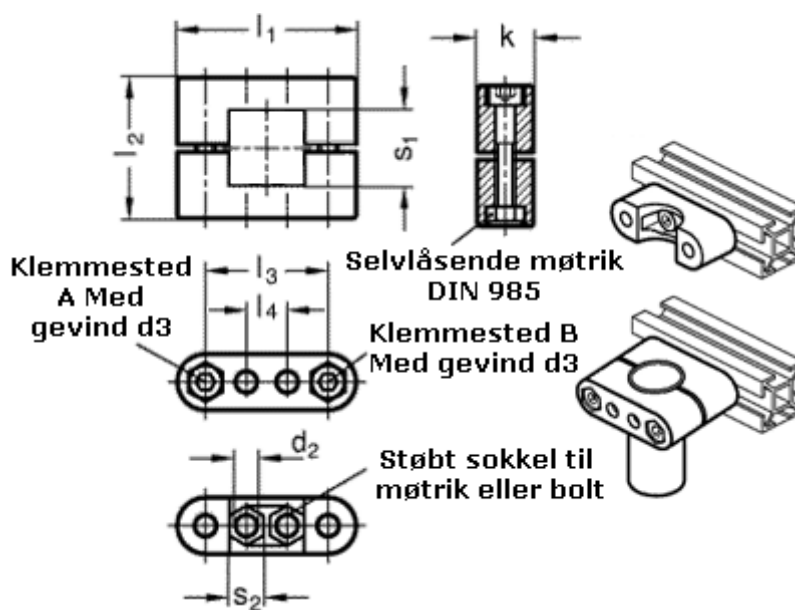

Article number: 20231V402SW

Description: E+G  
Tube supports GN231-V40-22-SW

## Measures

$d_2 = 11.0$  |  $s_2 = 17$

$d_3 = M10$

$k = 27$

$l_1 = 100$

$l_2 = 80$

$l_3 = 73$

$l_4 = 30$